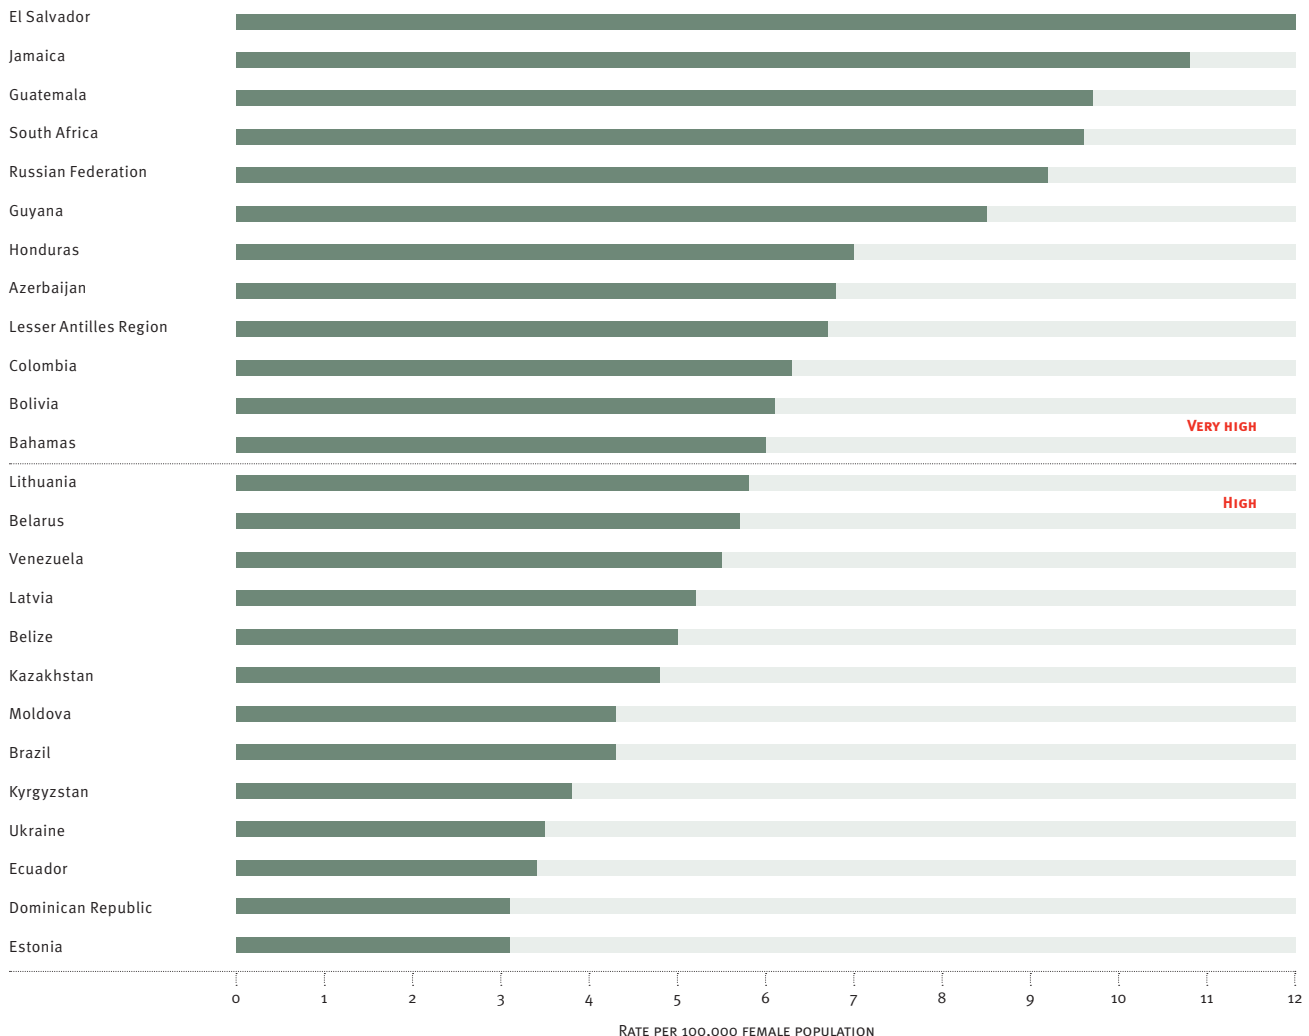

FIGURE 4.4 Average femicide rates per 100,000 female population in 25 countries and territories with high and very high rates, 2004–09

SOURCE: GBAV 2011 femicide database

from the Global Burden of Armed Violence 2011