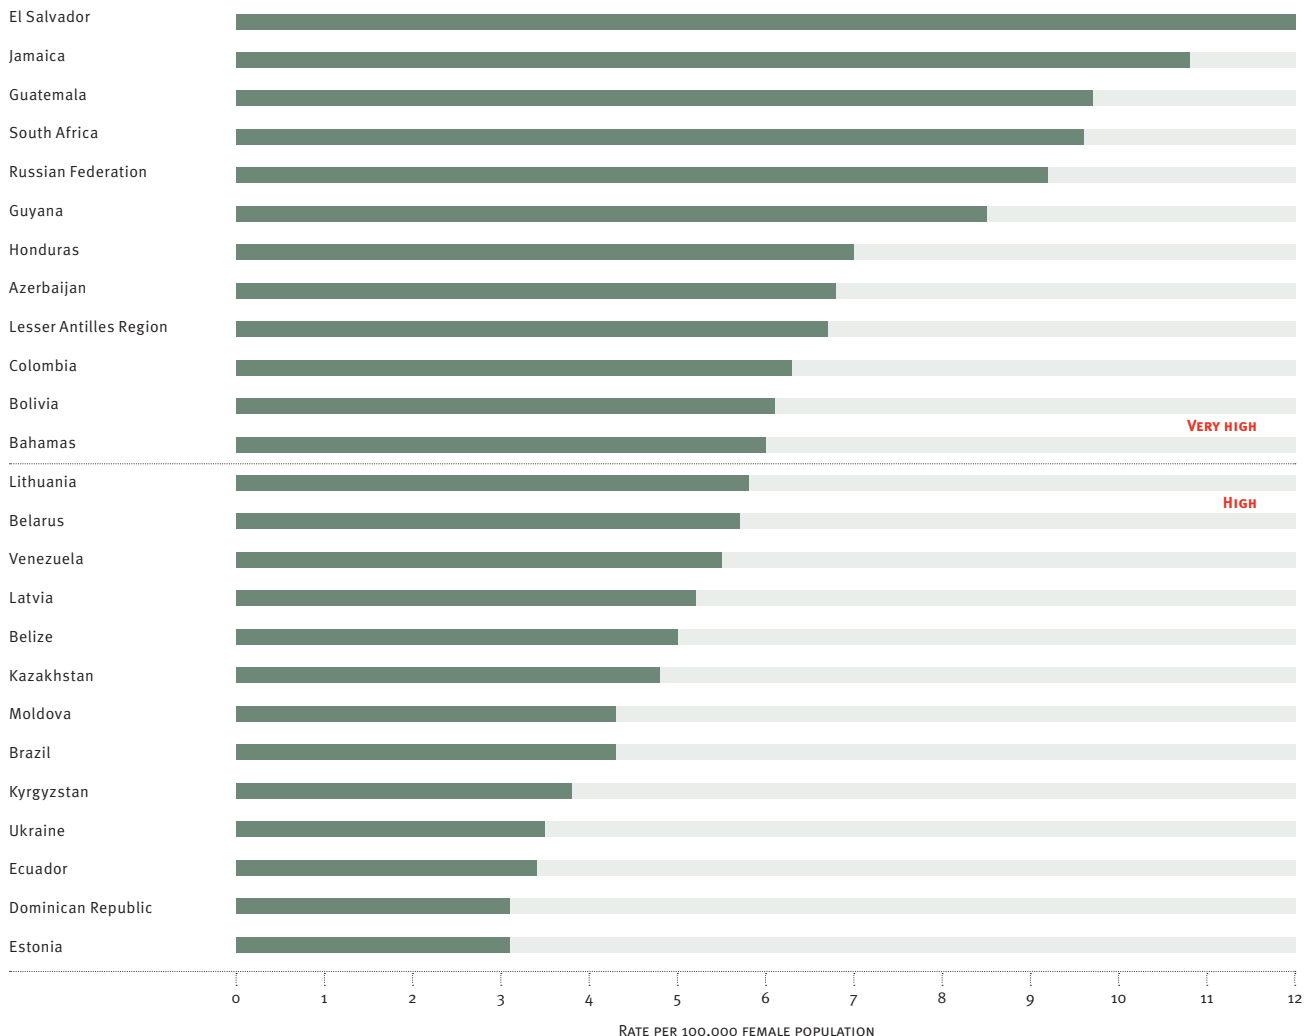

**FIGURE 4.4** Average femicide rates per 100,000 female population in 25 countries and territories with high and very high rates, 2004–09

SOURCE: GBAV 2011 femicide database

from the Global Burden of Armed Violence 2011